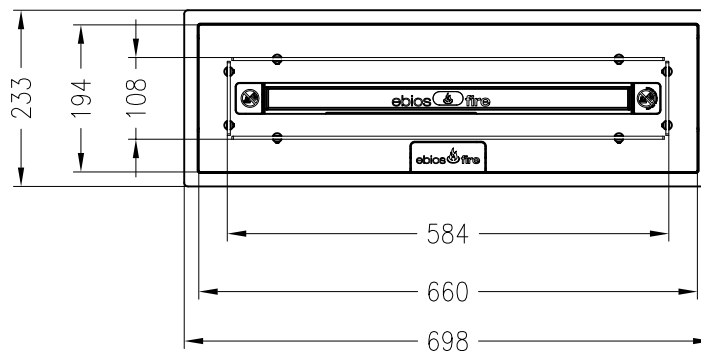

All representations and drawings are protected by applicable copyright laws.
Utilisation or publication, including individual details, only with our written approval.
Technical data subject to change. Errors and omissions excepted.