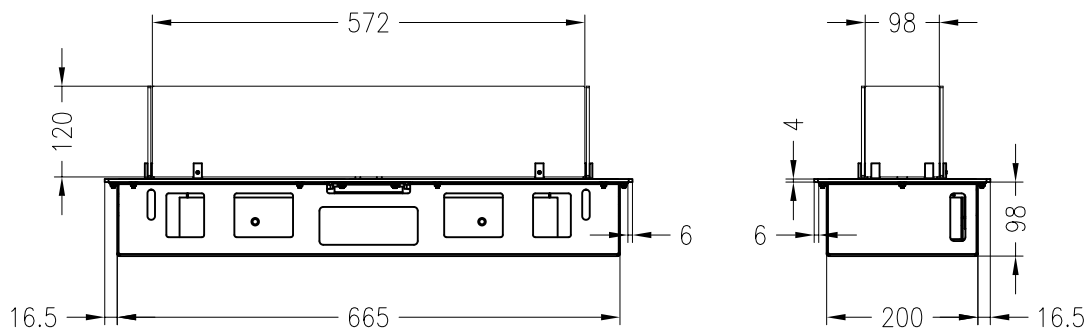

Quadra Inside I SL

wick burner

ebios-fire

as at: 04/2015

front view

M~1:10

side view

M~1:10