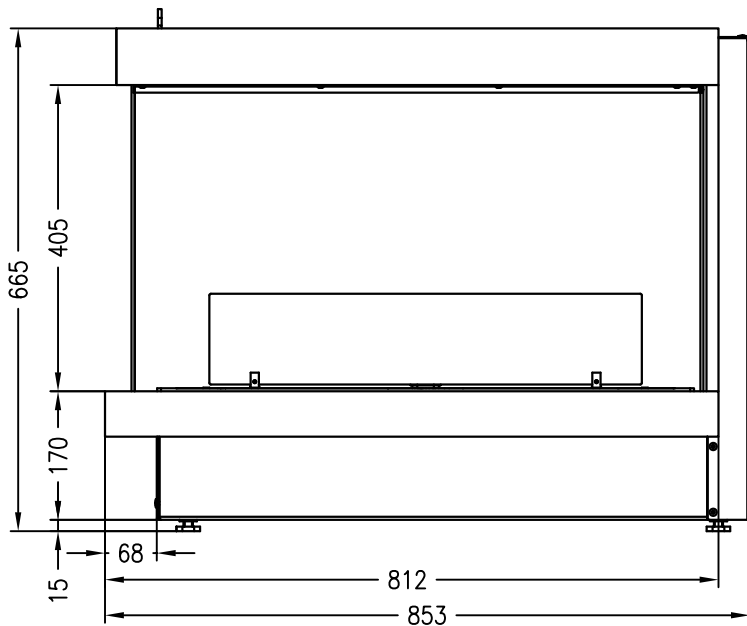

ebios-fire 2L
fireplace insert

ebios-fire
as at: 07/2012

front view
M~1:10

side view
M~1:10

top view
M~1:10

All representations and drawings are protected by applicable copyright laws.
Utilisation or publication, including individual details, only with our written approval.
Technical data subject to change. Errors and omissions excepted.