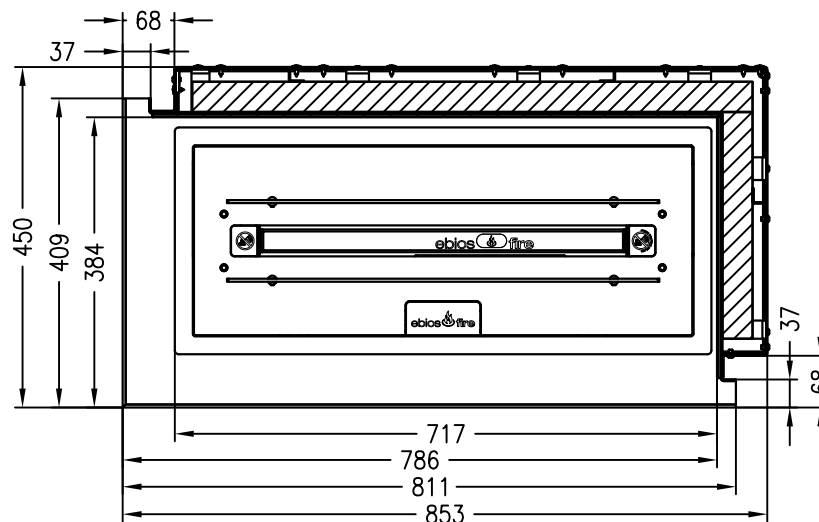

ebios-fire 2L
fireplace insert

ebios-fire
as at: 07/2012

front view
M~1:10

side view
M~1:10

top view
M~1:10

All representations and drawings are protected by applicable copyright laws.
Utilisation or publication, including individual details, only with our written approval.
Technical data subject to change. Errors and omissions excepted.