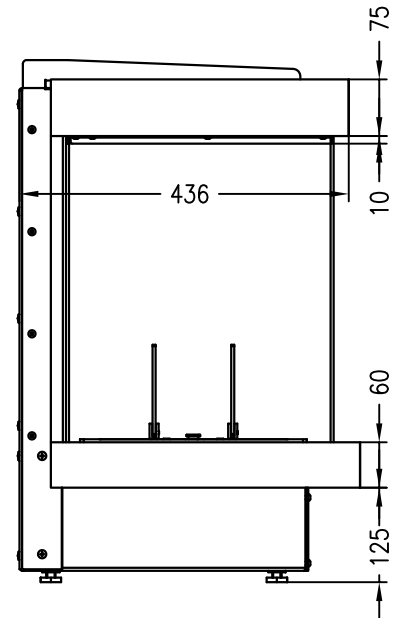

ebios-fire 2L
fireplace insert

ebios-fire
as at: 07/2012

front view
M~1:10

side view
M~1:10

top view
M~1:10

All representations and drawings are protected by applicable copyright laws.
Utilisation or publication, including individual details, only with our written approval.
Technical data subject to change. Errors and omissions excepted.