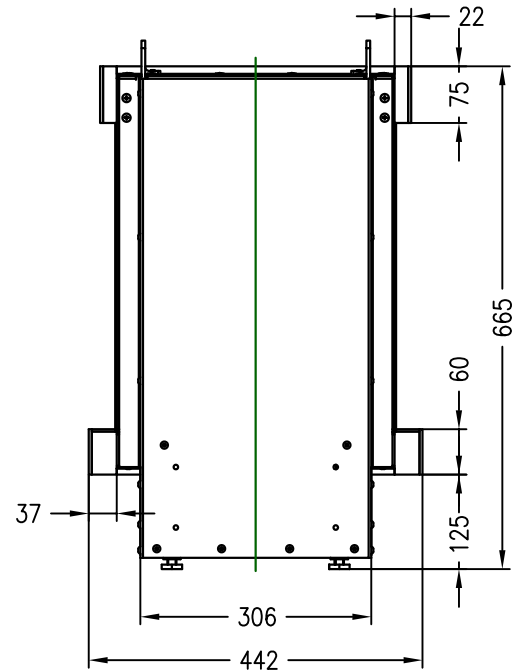

ebios-fire U  
fireplace insert

ebios-fire  
as at: 07/2012

front view  
M~1:10

side view  
M~1:10

top view  
M~1:10

All representations and drawings are protected by applicable copyright laws.  
Utilisation or publication, including individual details, only with our written approval.  
Technical data subject to change. Errors and omissions excepted.