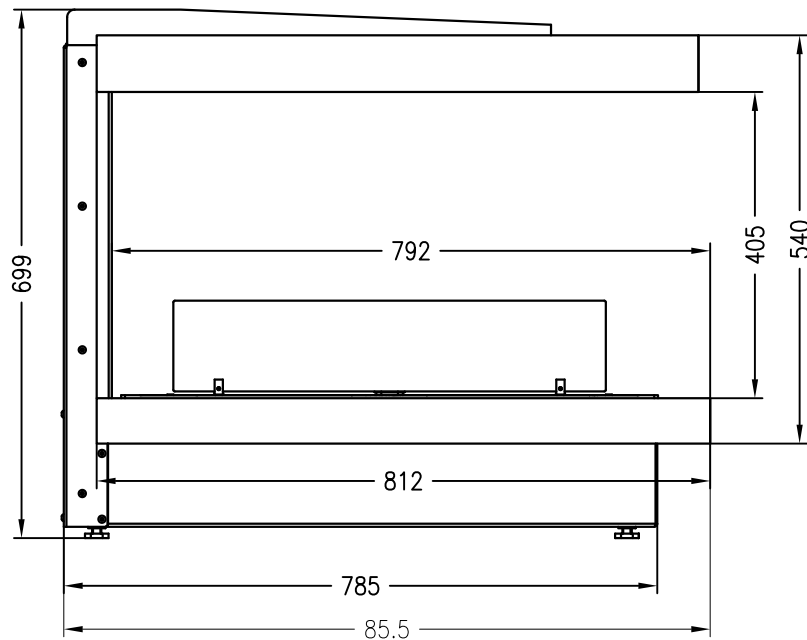

ebios-fire U  
fireplace insert

ebios-fire  
as at: 07/2012

front view  
M~1:10

side view  
M~1:10

top view  
M~1:10

All representations and drawings are protected by applicable copyright laws.  
Utilisation or publication, including individual details, only with our written approval.  
Technical data subject to change. Errors and omissions excepted.